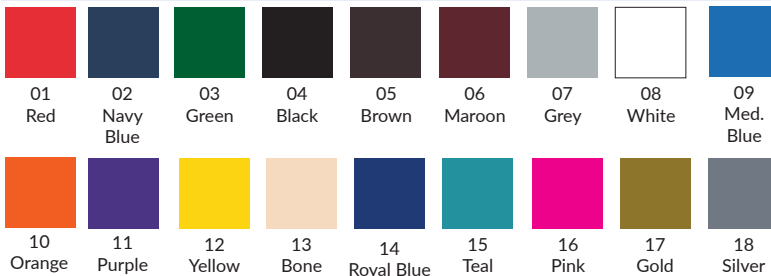

NOTE!

AVAILABLE COLORS & TEXTURES

Being that ROYAL is a prime manufacturer (meaning we make all of our own items in our own factories).

We have the ability to make the item you are looking at in any of our stock vinyls shown on this sheet. Minimum quantities and upcharges vary by item with some item having no upcharge and others have some costs.

In all cases special color orders are subject to all overruns as we only stock the item in our listed stock colors.

Contact your sales representatives for more details.

Note: Please note that we have tried to represent the actual colors to the best of our ability. However due to paper printing variance colors might not be a 100% accurate. If you need a very specific color or shade, we recommend you ask for an actual color swatch.

STANDARD VINYL (01-20)

CRUSH VINYL (42-46)

EXECUTIVE VINYL (60-67)

CASTILLIAN-LIKE VINYL - 28 GAUGE (102-106)

SOFTOUCH CASTILLIAN SUPPORTED VINYL (202-206) - 28 GAUGE

*Also Available in Softouch Castillian Expanded Deluxe Vinyl (202DV-206DV) - the same colors.

TRANSLUCENT VINYL (701-719)

ULTRA VIBRANT TEK TRANSLUCENT VINYL (501-512)