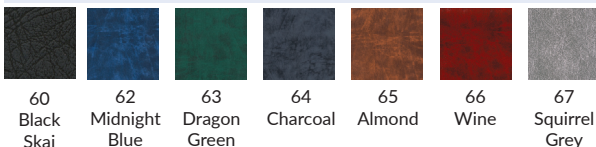

In all cases special color orders are subject to all overruns as we only stock the item in our listed stock colors.

Contact your sales representatives for more details.

Note: Please note that we have tried to represent the actual colors to the best of our ability. However due to paper printing variance colors might not be a 100% accurate. If you need a very specific color or shade, we recommend you ask for an actual color swatch.

STANDARD VINYL (01-20)

CRUSH VINYL (42-46)

EXECUTIVE VINYL (60-67)

CASTILLIAN-LIKE VINYL - 28 GAUGE (102-106)

SOFTOUCH CASTILLIAN SUPPORTED VINYL (202-206) - 28 GAUGE

*Also Available in Softouch Castillian Expanded Deluxe Vinyl (202DV-206DV) - the same colors.