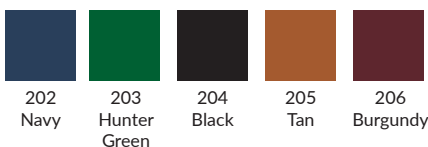

NOTE!

AVAILABLE COLORS & TEXTURES

Being that ROYAL is a prime manufacturer (meaning we make all of our own items in our own factories).

We have the ability to make the item you are looking at in any of our stock vinyls shown on this sheet. Minimum quantities and upcharges vary by item with some item having no upcharge and others have some costs.

In all cases special color orders are subject to all overruns as we only stock the item in our listed stock colors.

Contact your sales representatives for more details.

Note: Please note that we have tried to represent the actual colors to the best of our ability. However due to paper printing variance colors might not be a 100% accurate. If you need a very specific color or shade, we recommend you ask for an actual color swatch.

STANDARD VINYL (01-20)

CRUSH VINYL (42-46)

EXECUTIVE VINYL (60-67)

CASTILLIAN-LIKE VINYL - 28 GAUGE (102-106)

SOFTOUCH CASTILLIAN SUPPORTED VINYL (202-206) - 28 GAUGE

*Also Available in Softouch Castillian Expanded Deluxe Vinyl (202DV-206DV) - the same colors.

TRANSLUCENT VINYL (701-719)

ULTRA VIBRANT TEK TRANSLUCENT VINYL (501-512)