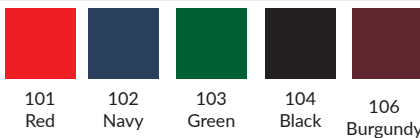

In all cases special color orders are subject to all overruns as we only stock the item in our listed stock colors.

Contact your sales representatives for more details.

Note: Please note that we have tried to represent the actual colors to the best of our ability. However due to paper printing variance colors might not be a 100% accurate. If you need a very specific color or shade, we recommend you ask for an actual color swatch.

STANDARD VINYL (01-20)

CRUSH VINYL (42-46)

EXECUTIVE VINYL (60-67)

CASTILLIAN-LIKE VINYL - 28 GAUGE (102-106)

SOFTOUCH CASTILLIAN SUPPORTED VINYL (202-206) - 28 GAUGE

*Also Available in Softouch Castillian Expanded Deluxe Vinyl (202DV-206DV) - the same colors.