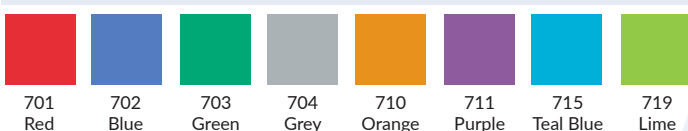

In all cases special color orders are subject to all overruns as we only stock the item in our listed stock colors.

Contact your sales representatives for more details.

Note: Please note that we have tried to represent the actual colors to the best of our ability. However due to paper printing variance colors might not be a 100% accurate. If you need a very specific color or shade, we recommend you ask for an actual color swatch.

STANDARD VINYL (01-20)

CRUSH VINYL (42-46)

EXECUTIVE VINYL (60-67)

CASTILLIAN-LIKE VINYL - 28 GAUGE (102-106)

SOFTOUCH CASTILLIAN SUPPORTED VINYL (202-206) - 28 GAUGE

*Also Available in Softouch Castillian Expanded Deluxe Vinyl (202DV-206DV) - the same colors.

TRANSLUCENT VINYL (701-719)

ULTRA VIBRANT TEK TRANSLUCENT VINYL (501-512)